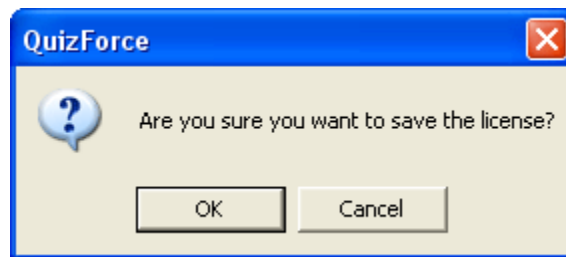

Click "Ok" to activate your QuizForce.

4. Enjoy your full product version.