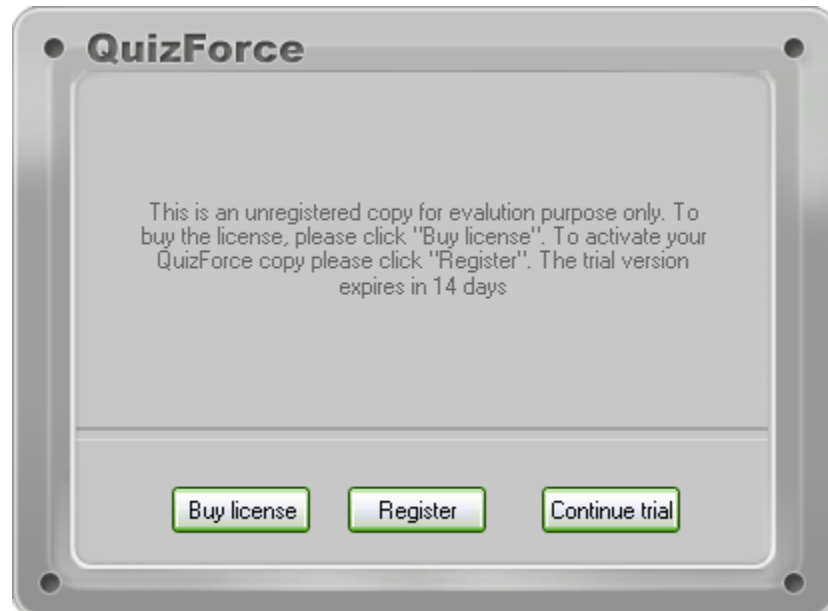

Instructions for Your
QUIZFORCE
Registration

QuizForce

After you have successfully completed the purchase, please register your product. To do this you have to pass through the following simple steps:

1. Launch your QuizForce. QuizForce dialog box will automatically appear (if it does not, click on the "Activate" menu item in the "help" menu at the top), then select "Register" in the dialog box.

A new "Registration" dialog box will appear. Select the first option to apply for the license.

Click "Next" to continue. "Apply for the license" dialog window will appear. Fill in the registration information and click "Send request" button to send it to ElearningForce Support Team.