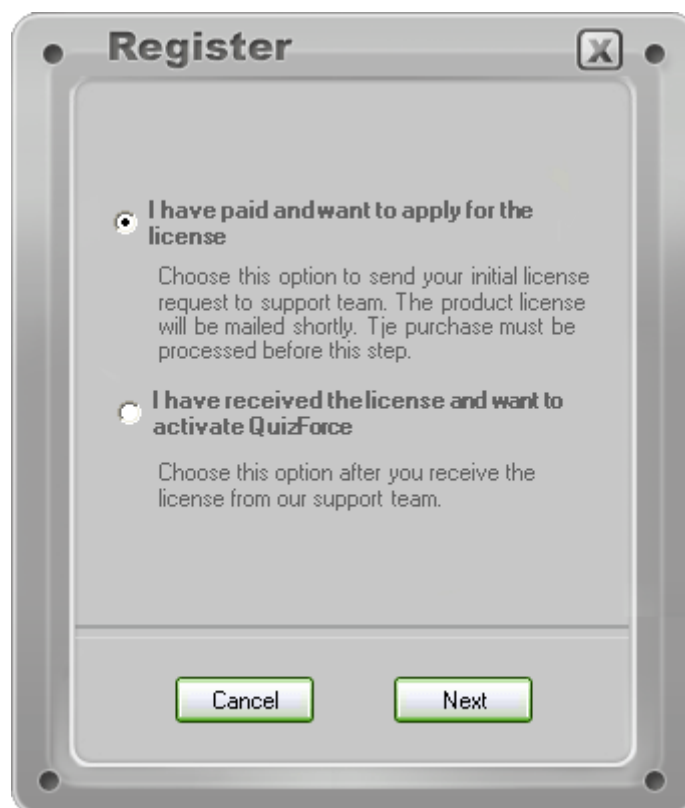

Instructions for Your
QUIZFORCE
Registration

QuizForce

After you have successfully completed the purchase, please register your product. To do this you have to pass through the following simple steps:

1. Launch your QuizForce. QuizForce dialog box will automatically appear (if it does not, click on the "Activate" menu item in the "help" menu at the top), then select "Register" in the dialog box.

A new "Registration" dialog box will appear. Select the first option to apply for the license.

Click "Next" to continue. "Apply for the license" dialog window will appear. Fill in the registration information and click "Send request" button to send it to ElearningForce Support Team.